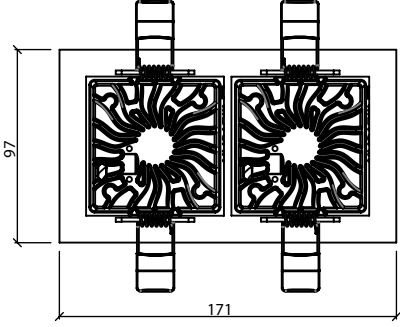

Product Name: Roma Square Double 9 Recessed
Product Code: MA 84 070/X-2
Model No: 12085270

Product Specification / Ürün Özellikleri

Roma Square Double 9 Recessed

Installation Type : Recessed

Body and Heatsink : Aluminium Injection Body and Heatsink

UGR : <10

Hole Size : Ø85x150mm

Dimming Options : Phase-Cut / 1-10 V / DALI

Product Dimensions : H:38mm W:97mm L:171mm

Roma Kare İkili 9 Sıva Altı

Montaj Tipi : Sıva Altı

Gövde ve Soğutucu : Alüminyum Enjeksiyon Gövde ve Soğutucu

Delik Çapı : Ø85x150mm

Dim Opsiyonları : Phase-Cut / 1-10 V / DALI

Ürün Ölçüleri : Y:38mm G:97mm U:171mm

	2700K Lumen	3000K Lumen	4000K Lumen	mA	Watt	CRI
Samsung Power Led	1406 lm	1446 lm	1490 lm	250	16 Watt	>80
Samsung Power Led	2110 lm	2170 lm	2236 lm	350	24 Watt	>80

Technical Informations / Tekniksel Bilgiler

HOLE|DELİK
SIZE|ÇAPI
85x150
MM

High-definition optics made of high quality pmma material, integrated in the mirror antiglare screen that defines emission with luminance control UGR<10.